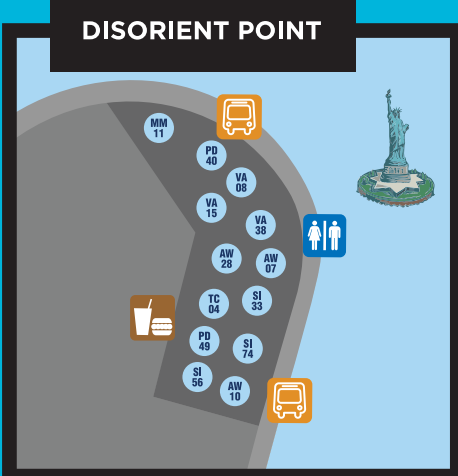

ACTIVITIES + WORKSHOPS

- AW 01 The Spontaneous Pictorial Community Poem Velez Moore (Sat, Sun)
- AW 03 Megasocer Tom Russotti (Sun)
- AW 05 The Alphabet Game Ellen Hackl Fagan (Fri, Sat, Sun)
- AW 07 Hoop Down Stefan Pildes (Sat, Sun)
- AW 08 Wrapping the Earth One Stone at A Time Winni Rea (Sat)
- AW 09 The MPL Project Joanne Morton (Fri, Sat, Sun)
- AW 10 Circus Yoga Workshop and free play Circus Yoga (Sat, Sun)
- AW 11 Thing-in-a-box Thing-in-a-box (Sat)
- AW 12 Dagorhir Dagorhir (Sat, Sun)
- AW 14 Coloring Table Athena Walligore (Fri, Sat, Sun)
- AW 17 Tsirkus Fotografika RA Friedman (Fri, Sat, Sun)

- AW 18 THE ART WORKSHOP Contemporary Artistic Technologies (Fri, Sat, Sun)
- AW 19 BIG Tangram — Ollie Barden, Doris Cacoilo, Giana Gonzalez, Mary Jays (Fri, Sun)
- AW 20 human weeble wobble david henry brown jr. (Fri, Sat, Sun)
- AW 21 id garden Barrie Cline (Sat)
- AW 22 Crown & Tiara Factory for Adults and Kids Karen Lockwood (Sat)
- AW 23 TUUUG-of-war Nobu Nakaguchi (Fri)
- AW 24 Spicy Noodle Man & Fiery Noodle Woman Noodle Man (Sun)
- AW 25 Songs of the Moment: A Vocal Improvisation Workshop — Ben Silver (Fri, Sun)
- AW 27 Plant Parenthood Plant Parenthood (Sat)
- AW 28 Large Nudes Brian Whiteley (Fri, Sat, Sun)

★ MORE IN BUILDING 114

THEMED COLLECTIVES

- TC 01 Mail/Art Global Collaborative Massive — Mail /Art Global Collaborative Massive (Fri, Sat, Sun)
- TC 02 Kostume Kult (Sat, Sun)
- TC 03 The Collective Eye! Gelato: Art Salon (Sat, Sun)
- TC 04 Disorient Disorient (Fri, Sat, Sun)
- TC 05 Fairytale Experiment Fairytale Collective (Sat, Sun)
- TC 06 WAX! WAX! (Sat, Sun)

MULTIMEDIA

- MM 09 Underwater Listening Station Kimberly Simpson (Fri, Sat, Sun)
- MM 11 Wondermare - Pass Through This! Albert Wilking and Susan McIntosh (Fri, Sat, Sun)

★ MORE IN BUILDING 114